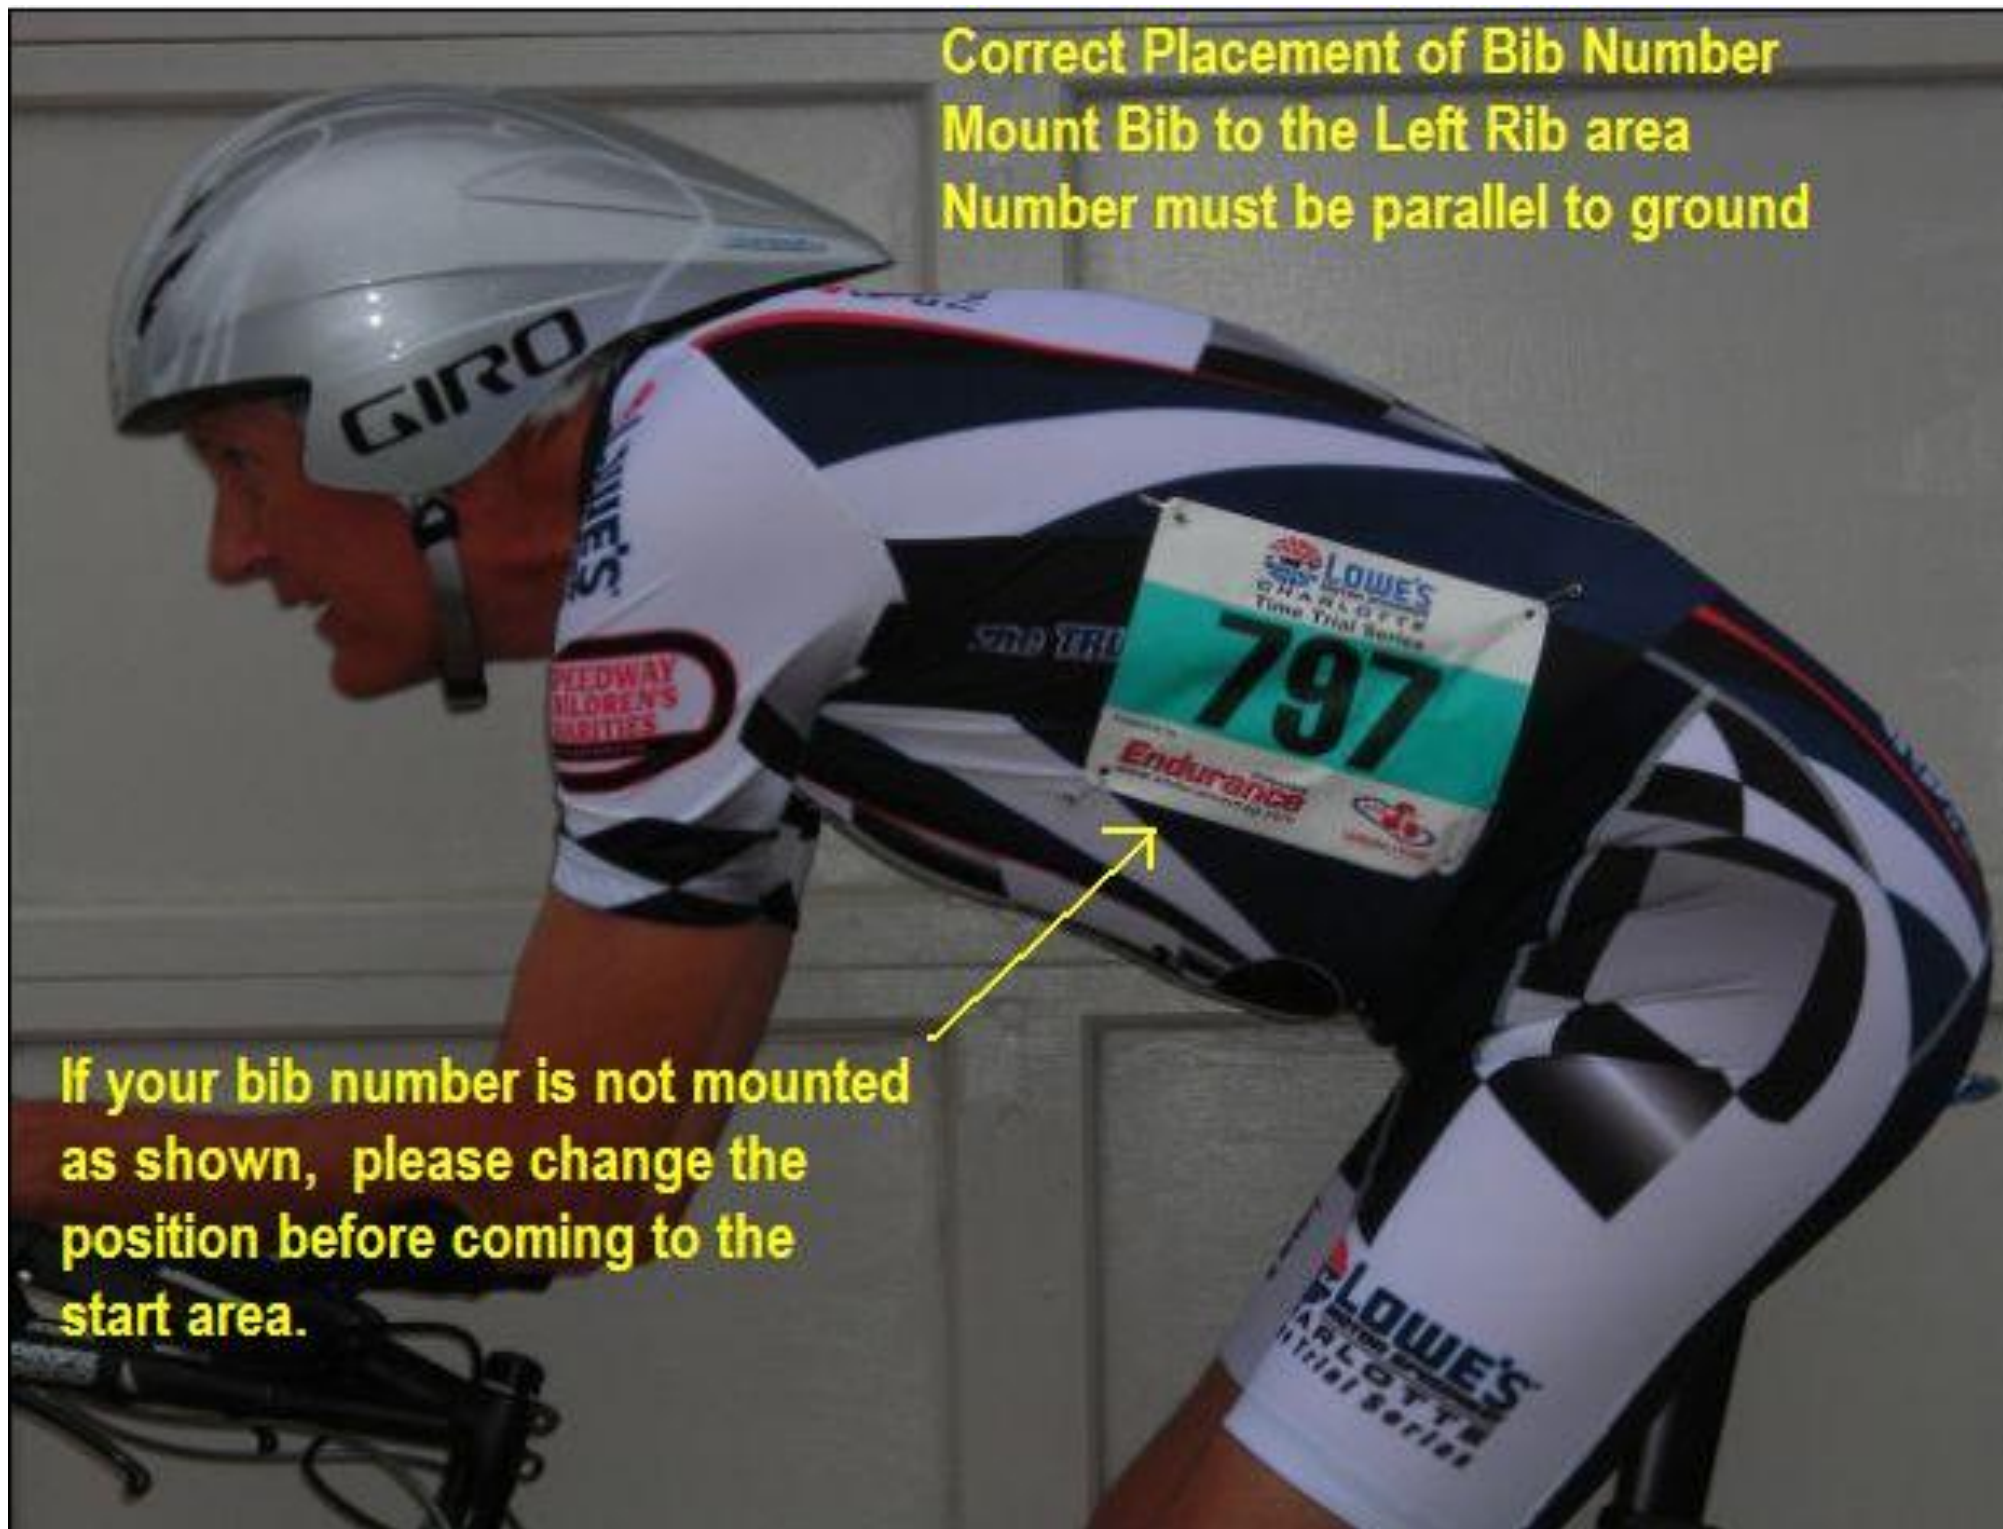

Correct Placement of Bib Number
Mount Bib to the Left Rib area
Number must be parallel to ground

If your bib number is not mounted as shown, please change the position before coming to the start area.